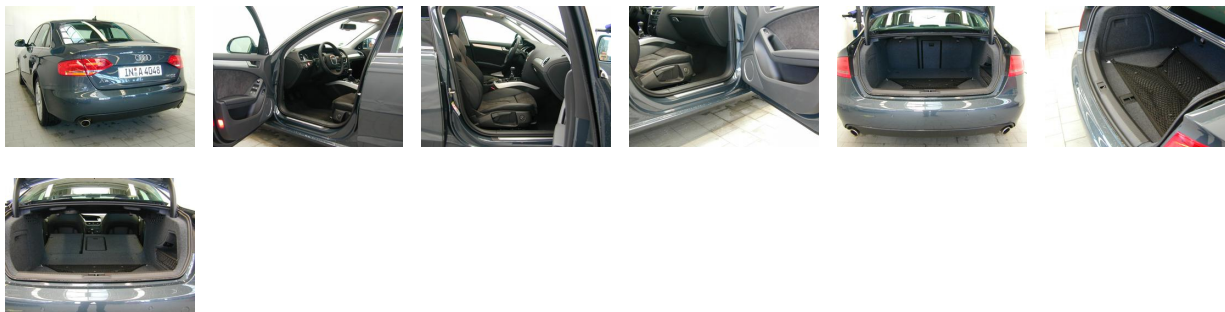

Audi A4 Ambition 3.0 TDI Quattro 4dr saloon

Car ID
2031

GENERAL

Make	Audi
Type	saloon
Test Year	2007
Available as new car	No
Available on Motability car scheme	No

SEATS

Seven seats	No
Min seat edge to ground - driver	594mm
Max seat edge to ground - driver	594mm
Legroom getting in - Driver	1040mm
Headroom when getting in (seat edge to top of door) - driver	709mm
Min seat edge to ground - passenger	512mm
Max seat edge to ground - passenger	594mm
Legroom getting in - Passenger	1040mm
Headroom when getting in (seat edge to top of door) - passenger	714mm

BOOT

Length of boot floor - back row of seats folded down or removed	27mm
Length of boot floor - back row of seats upright	28mm
Vertical height of boot opening	504mm
Boot sill height to floor of car	134mm
Boot sill height to ground	679mm
Width of boot floor at narrowest point	961mm
Width of boot opening - bottom	969mm