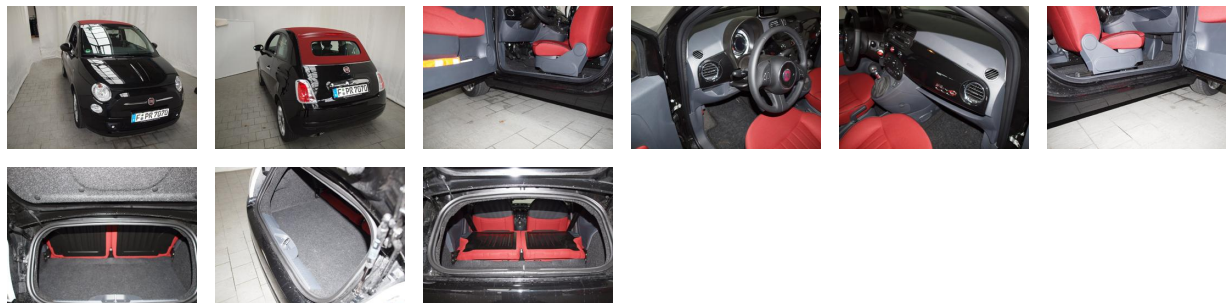

Fiat 500C 1.3 MJT 16v 2dr convertible 2009

Car ID
2094

GENERAL

Make	Fiat
Type	convertible
Test Year	2009
Available as new car	Yes
Available on Motability car scheme	Yes

SEATS

Seven seats	No
Min seat edge to ground - driver	599mm
Max seat edge to ground - driver	599mm
Legroom getting in - Driver	956mm
Headroom when getting in (seat edge to top of door) - driver	736mm
Min seat edge to ground - passenger	607mm
Max seat edge to ground - passenger	607mm
Legroom getting in - Passenger	956mm
Headroom when getting in (seat edge to top of door) - passenger	736mm

BOOT

Length of boot floor - back row of seats folded down or removed	1169mm
Length of boot floor - back row of seats upright	544mm
Vertical height of boot opening	485mm
Boot sill height to floor of car	190mm
Boot sill height to ground	689mm
Width of boot floor at narrowest point	1018mm
Width of boot opening - bottom	755mm