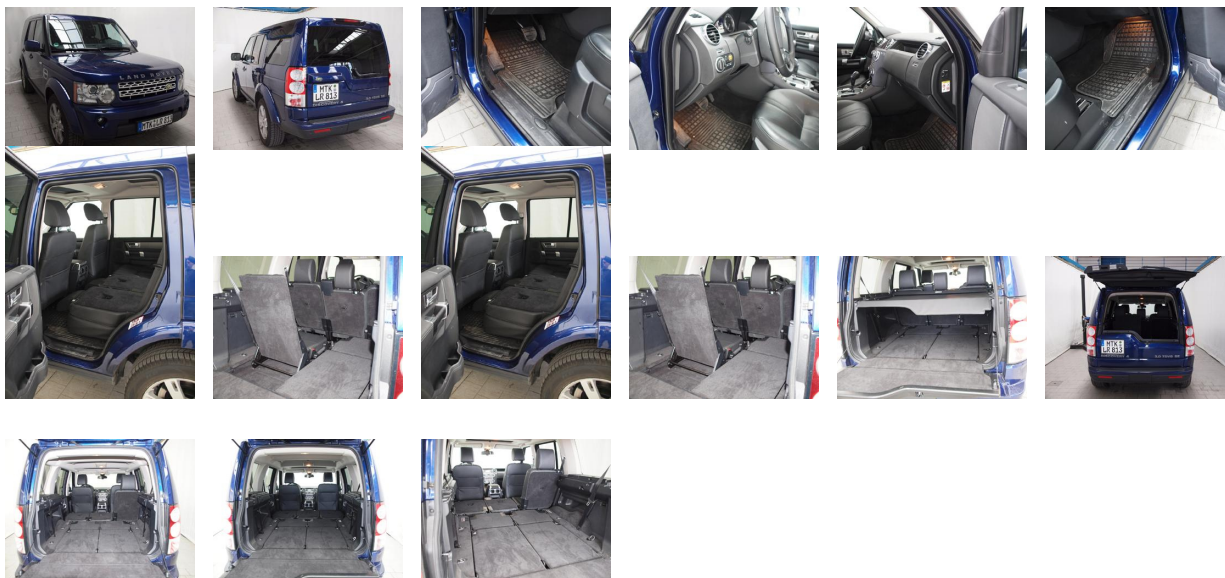

Land Rover Discovery 3.0 TDV6 SE 5dr estate 2010

Car ID
2155

GENERAL

Make	Land Rover
Type	estate
Test Year	2010
Available as new car	Yes
Available on Motability car scheme	Yes

SEATS

Seven seats	Yes
Min seat edge to ground - driver	860mm
Max seat edge to ground - driver	860mm
Legroom getting in - Driver	990mm
Headroom when getting in (seat edge to top of door) - driver	825mm
Min seat edge to ground - passenger	840mm

Max seat edge to ground - passenger	840mm
Legroom getting in - Passenger	995mm
Headroom when getting in (seat edge to top of door) - passenger	795mm

BOOT

Length of boot floor - middle row of seats folded down	1937mm
Length of boot floor - back row of seats folded down or removed	1105mm
Length of boot floor - back row of seats upright	336mm
Vertical height of boot opening	945mm
Boot sill height to floor of car	0mm
Boot sill height to ground	825mm
Width of boot floor at narrowest point	1150mm
Width of boot opening - bottom	1113mm

WHEELCHAIR

Will unfolded wheelchair fit in - back row of seats upright	No
Will unfolded wheelchair fit in - middle and back row of seats folded	Yes
Will folded wheelchair fit in - middle and back row of seats folded (cars with three rows of seats only)	Yes
Will folded wheelchair fit in - back row of seats folded	Yes
Will folded wheelchair fit in - back row of seats upright	No
Will unfolded wheelchair fit in - back row of seats folded	Yes