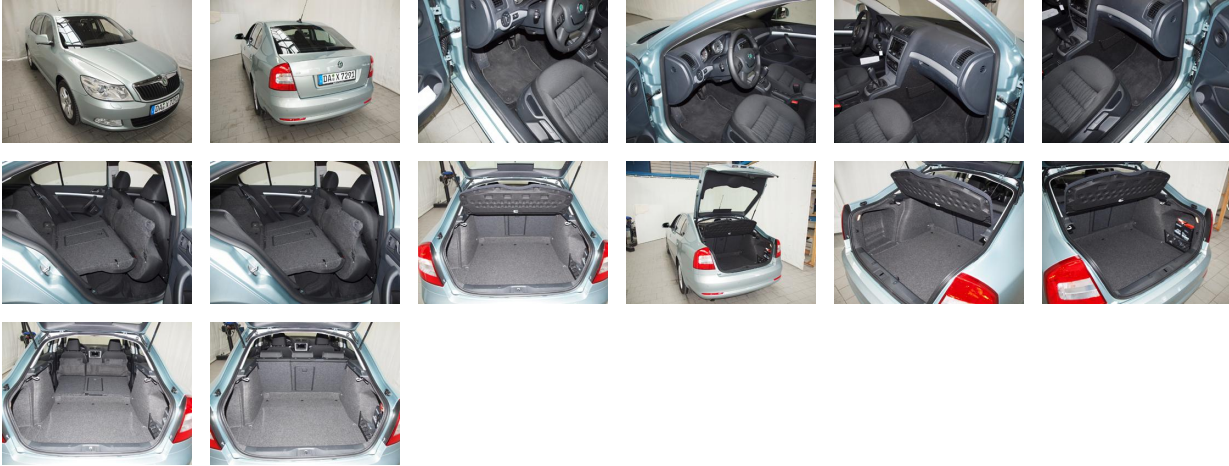

Skoda Octavia Elegance 1.6 TDI (DPF) 5dr hatch 2010

Car ID
2357

GENERAL

Make	Skoda
Type	hatch
Test Year	2010
Available as new car	Yes
Available on Motability car scheme	Yes

SEATS

Seven seats	No
Min seat edge to ground - driver	580mm
Max seat edge to ground - driver	580mm
Legroom getting in - Driver	1030mm
Headroom when getting in (seat edge to top of door) - driver	688mm
Min seat edge to ground - passenger	547mm
Max seat edge to ground - passenger	582mm
Legroom getting in - Passenger	1032mm

Headroom when getting in (seat edge to top of door) - passenger **675mm**

BOOT

Length of boot floor - back row of seats folded down or removed **1746mm**

Length of boot floor - back row of seats upright **1063mm**

Vertical height of boot opening **850mm**

Boot sill height to floor of car **225mm**

Boot sill height to ground **710mm**

Width of boot floor at narrowest point **1005mm**

Width of boot opening - bottom **835mm**