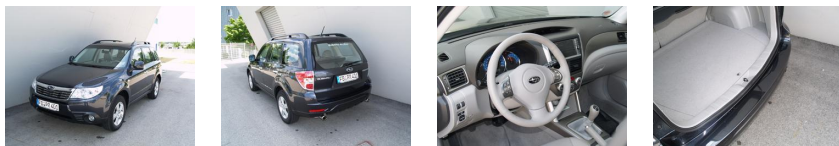

Subaru Forester 2.0 X 5dr 4x4 2008

Car ID

2373

GENERAL

| | |
|------------------------------------|---------------|
| Make | Subaru |
| Type | 4x4 |
| Test Year | 2008 |
| Available as new car | Yes |
| Available on Motability car scheme | Yes |