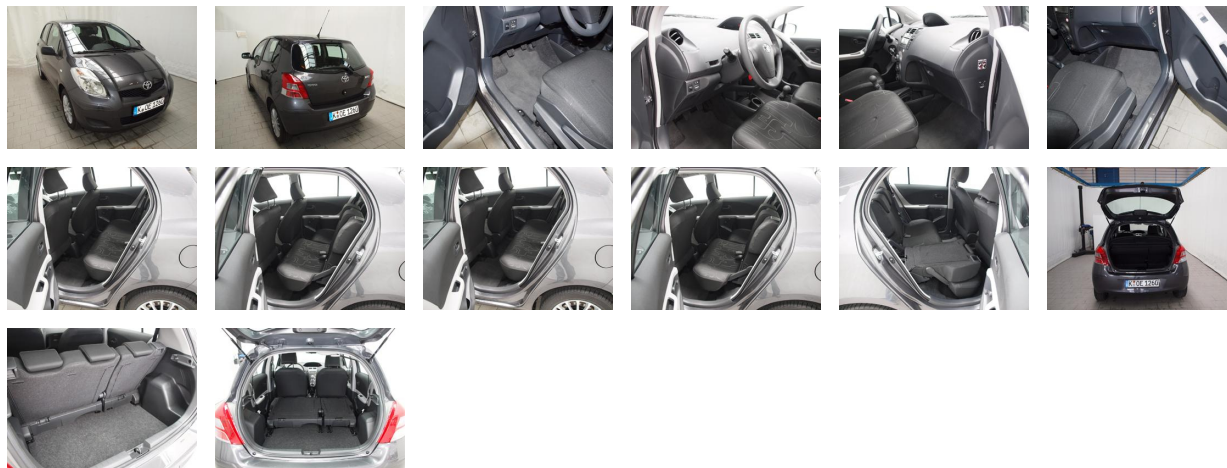

Toyota Yaris 1.0 Cool 5dr hatch 2010

Car ID
2398

GENERAL

Make	Toyota
Type	hatch
Test Year	2010
Available as new car	Yes
Available on Motability car scheme	Yes

SEATS

Seven seats	No
Min seat edge to ground - driver	647mm
Max seat edge to ground - driver	647mm
Legroom getting in - Driver	941mm
Headroom when getting in (seat edge to top of door) - driver	696mm
Min seat edge to ground - passenger	625mm
Max seat edge to ground - passenger	625mm
Legroom getting in - Passenger	933mm
Headroom when getting in (seat edge to top of door) - passenger	678mm

BOOT

Length of boot floor - back row of seats folded down or removed	1336mm
Length of boot floor - back row of seats upright	534mm
Vertical height of boot opening	855mm
Boot sill height to floor of car	190mm
Boot sill height to ground	698mm
Width of boot floor at narrowest point	1002mm
Width of boot opening - bottom	867mm

WHEELCHAIR

Will unfolded wheelchair fit in - back row of seats upright	No
Will unfolded wheelchair fit in - middle and back row of seats folded	No
Will folded wheelchair fit in - middle and back row of seats folded (cars with three rows of seats only)	No
Will folded wheelchair fit in - back row of seats folded	Yes
Will folded wheelchair fit in - back row of seats upright	Yes
Will unfolded wheelchair fit in - back row of seats folded	Yes