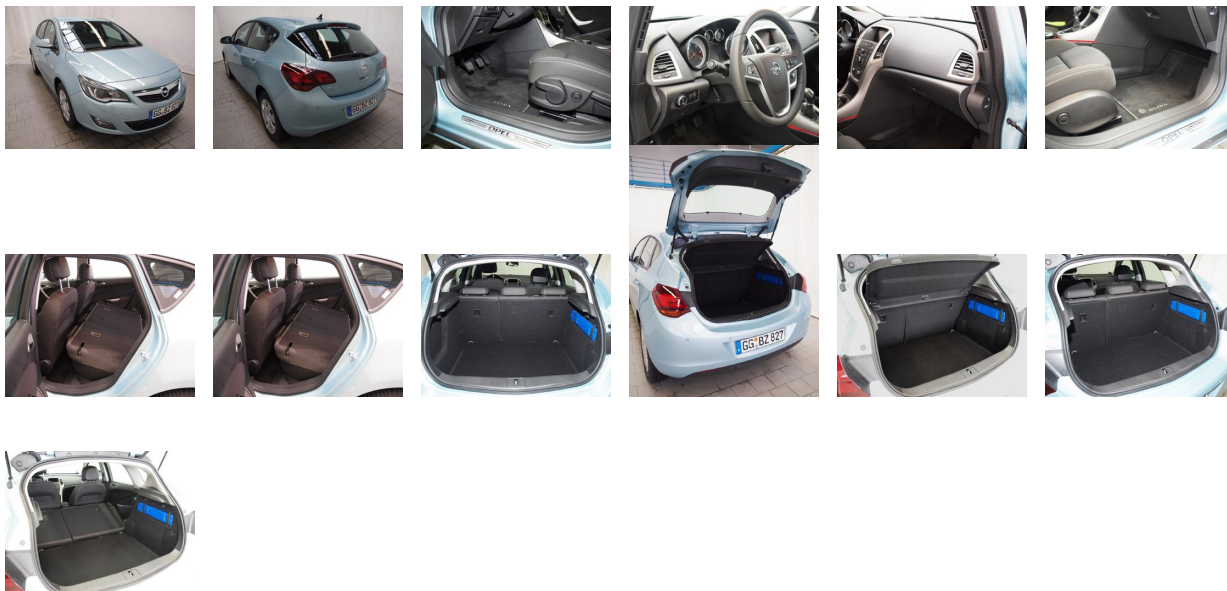

Vauxhall Astra 1.7 CDTi 5dr hatch 2010

Car ID
2414

GENERAL

| | |
|------------------------------------|-----------------|
| Make | Vauxhall |
| Type | hatch |
| Test Year | 2010 |
| Available as new car | Yes |
| Available on Motability car scheme | Yes |

SEATS

| | |
|--|---------------|
| Seven seats | No |
| Min seat edge to ground - driver | 640mm |
| Max seat edge to ground - driver | 640mm |
| Legroom getting in - Driver | 1030mm |
| Headroom when getting in (seat edge to top of door) - driver | 710mm |
| Min seat edge to ground - passenger | 582mm |
| Max seat edge to ground - passenger | 632mm |
| Legroom getting in - Passenger | 1025mm |

Headroom when getting in (seat edge to top of door) - passenger **703mm**

BOOT

Length of boot floor - back row of seats folded down or removed **1620mm**

Length of boot floor - back row of seats upright **822mm**