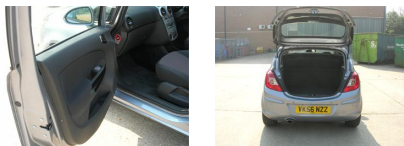

Vauxhall Corsa Sxi 1.4 5dr hatch

Car ID

2428

GENERAL

Make	Vauxhall
Type	hatch
Test Year	2007
Available as new car	Yes
Available on Motability car scheme	Yes

SEATS

Seven seats	No
Min seat edge to ground - driver	626mm
Max seat edge to ground - driver	626mm
Legroom getting in - Driver	990mm
Headroom when getting in (seat edge to top of door) - driver	700mm
Min seat edge to ground - passenger	585mm
Max seat edge to ground - passenger	627mm
Legroom getting in - Passenger	987mm
Headroom when getting in (seat edge to top of door) - passenger	698mm

BOOT

Length of boot floor - back row of seats folded down or removed	1384mm
Length of boot floor - back row of seats upright	607mm
Vertical height of boot opening	700mm

Boot sill height to floor of car	15mm
Boot sill height to ground	678mm
Width of boot floor at narrowest point	968mm
Width of boot opening - bottom	840mm