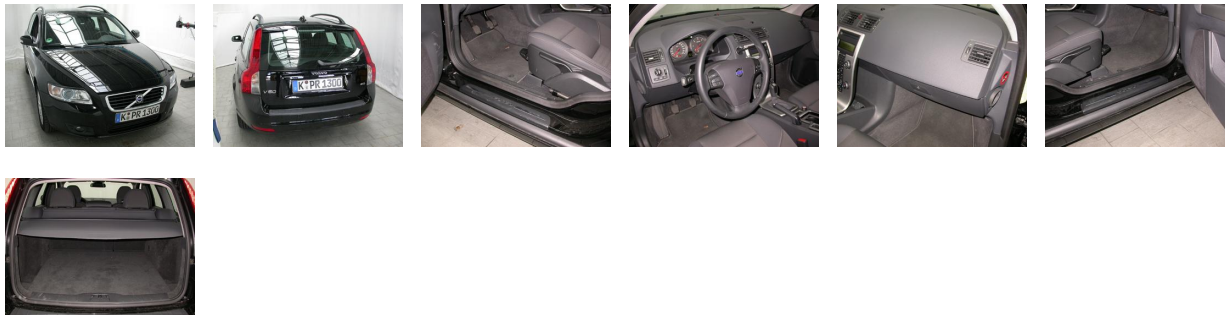

Volvo V50 Momentum 1.6 D 5dr estate 2008

Car ID
2498

GENERAL

Make	Volvo
Type	estate
Test Year	2008
Available as new car	Yes
Available on Motability car scheme	Yes

SEATS

Seven seats	No
Min seat edge to ground - driver	600mm
Max seat edge to ground - driver	600mm
Legroom getting in - Driver	965mm
Headroom when getting in (seat edge to top of door) - driver	705mm
Min seat edge to ground - passenger	540mm
Max seat edge to ground - passenger	600mm
Legroom getting in - Passenger	965mm
Headroom when getting in (seat edge to top of door) - passenger	705mm

BOOT

Length of boot floor - back row of seats folded down or removed	1719mm
Length of boot floor - back row of seats upright	939mm
Vertical height of boot opening	694mm
Boot sill height to floor of car	35mm
Boot sill height to ground	620mm
Width of boot floor at narrowest point	961mm
Width of boot opening - bottom	1005mm

WHEELCHAIR

Will unfolded wheelchair fit in - back row of seats upright	Yes
Will unfolded wheelchair fit in - middle and back row of seats folded	No
Will folded wheelchair fit in - middle and back row of seats folded (cars with three rows of seats only)	No
Will folded wheelchair fit in - back row of seats folded	Yes
Will folded wheelchair fit in - back row of seats upright	Yes
Will unfolded wheelchair fit in - back row of seats folded	Yes